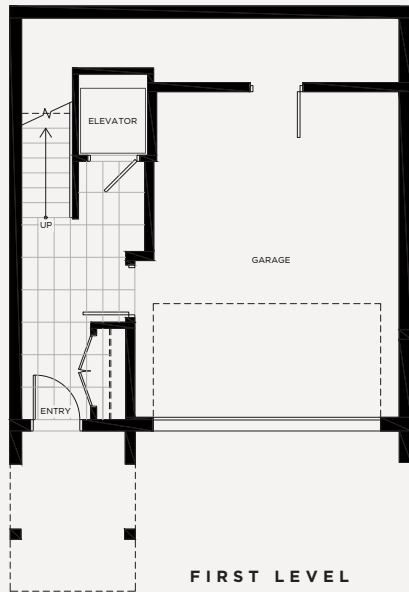

SOMERSET HEIGHTS

Townhome

3 BEDROOM
+ 2.5 BATH

INDOOR: 2052-2136 SF | OUTDOOR: 532 SF | TOTAL: 2582-2668 SF

FIRST LEVEL

SECOND LEVEL

THIRD LEVEL

FOURTH LEVEL