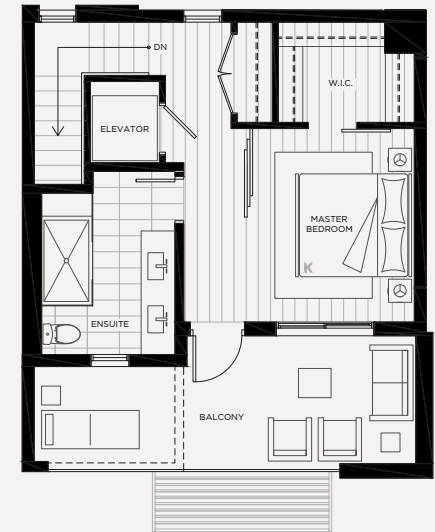

SOMERSET HEIGHTS

Townhome

3 BEDROOM
+ 2.5 BATH

INDOOR: 2052-2136 SF | OUTDOOR: 532 SF | TOTAL: 2582-2668 SF

FIRST LEVEL

SECOND LEVEL

THIRD LEVEL

FOURTH LEVEL