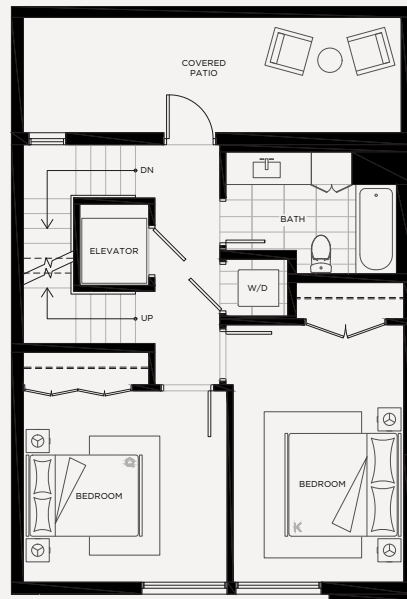

SOMERSET HEIGHTS

Townhome

3 BEDROOM
+ 2.5 BATH

INDOOR: 2052-2136 SF | OUTDOOR: 532 SF | TOTAL: 2582-2668 SF

FIRST LEVEL

SECOND LEVEL

THIRD LEVEL

FOURTH LEVEL